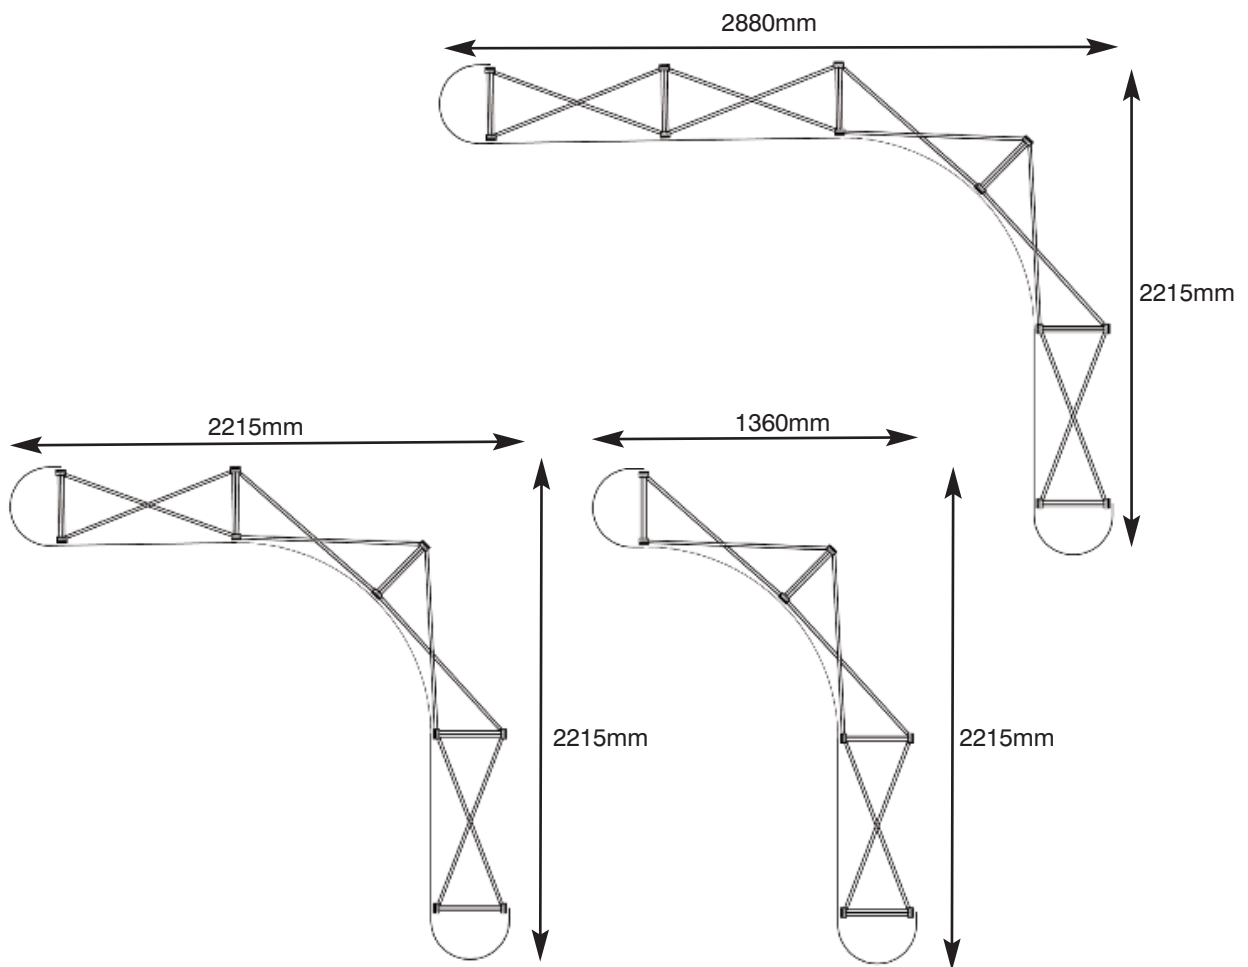

L - Pop Up stěna

Kit includes: Pop-up frame, Mag

Take the frame, ensuring that the hanging studs are at the top. Stand the frame on the floor (2)